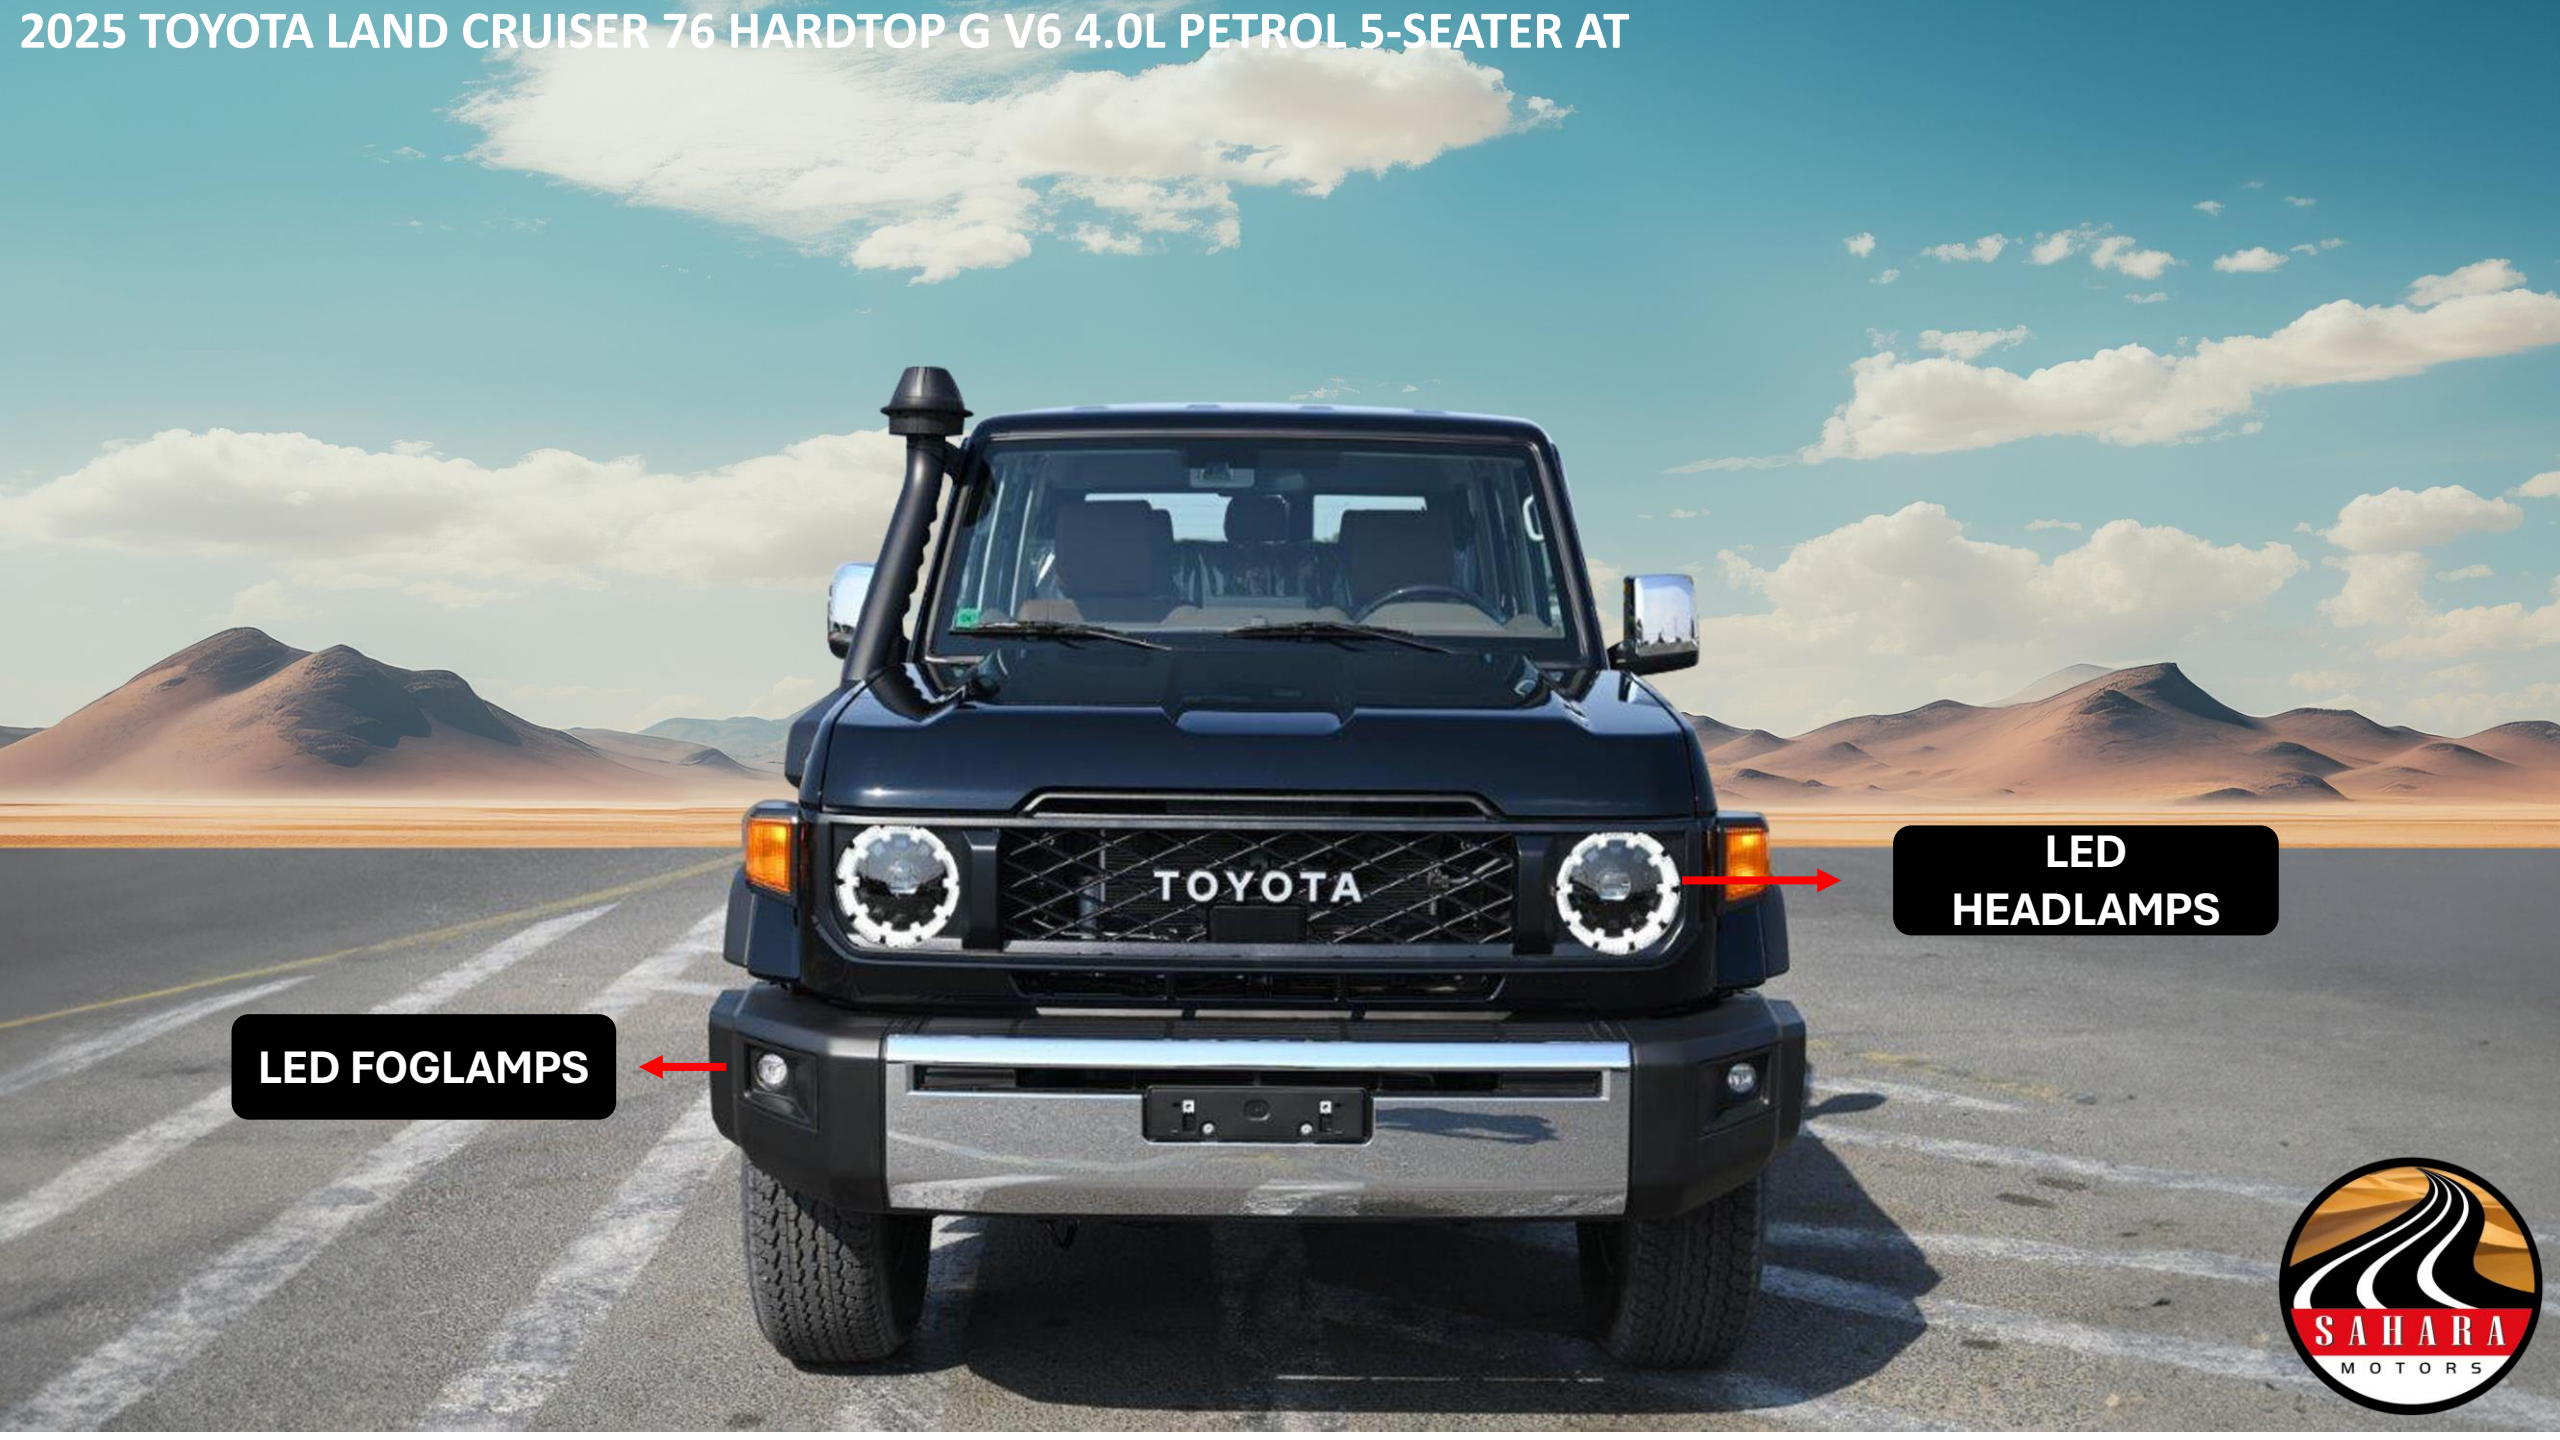

2025 **TOYOTA** LC 76 HT G V6 4.0L PET AT

2025 TOYOTA LAND CRUISER 76 HARDTOP G V6 4.0L PETROL 5-SEATER AT

LED FOGLEMPS

LED HEADLAMPS

2025 TOYOTA LAND CRUISER 76 HARDTOP G V6 4.0L PETROL 5-SEATER AT

SNORKEL

18" STEEL WHEELS

2025 TOYOTA LAND CRUISER 76 HARDTOP G V6 4.0L PETROL 5-SEATER AT

**BLACK COLOURED
OVERFENDERS**

SIDE STEP

2025 TOYOTA LAND CRUISER 76 HARDTOP G V6 4.0L PETROL 5-SEATER AT

**HIGH MOUNT
STOP LAMP**

**REAR BUMPER
WITH FOG LAMPS**

**KEYLESS ENTRY WITH
KEY START**

LED CABIN LAMP

LEATHER SEATS

The image shows the rear passenger area of a vehicle. The seats are upholstered in a light brown leather-like material but are completely covered with clear, crinkled plastic protective sheeting. The plastic covers the seat cushions, backrests, and headrests. The interior trim, including the door panels and dashboard area, is visible in shades of brown and black. Through the large rear window, a vast desert landscape is visible under a bright sky with scattered white clouds. In the distance, there are low, rolling hills or mountains. The overall scene suggests a new or well-maintained vehicle being prepared for a desert environment.

REAR AC VENTS

OPTITRON METER

**MULTI INFORMATION
DISPLAY WITH 2
SPEAKERS**

**LEATHER STEERING
WHEEL WITH WOOD
GRAIN EFFECT**

**REAR CAMERA &
PARKING SENSORS**

CRUISE CONTROL

**2025 MODEL TOYOTA LAND CRUISER 76 HARDTOP G V6 4.0L PETROL 4WD
5-SEATER AUTOMATIC TRANSMISSION**